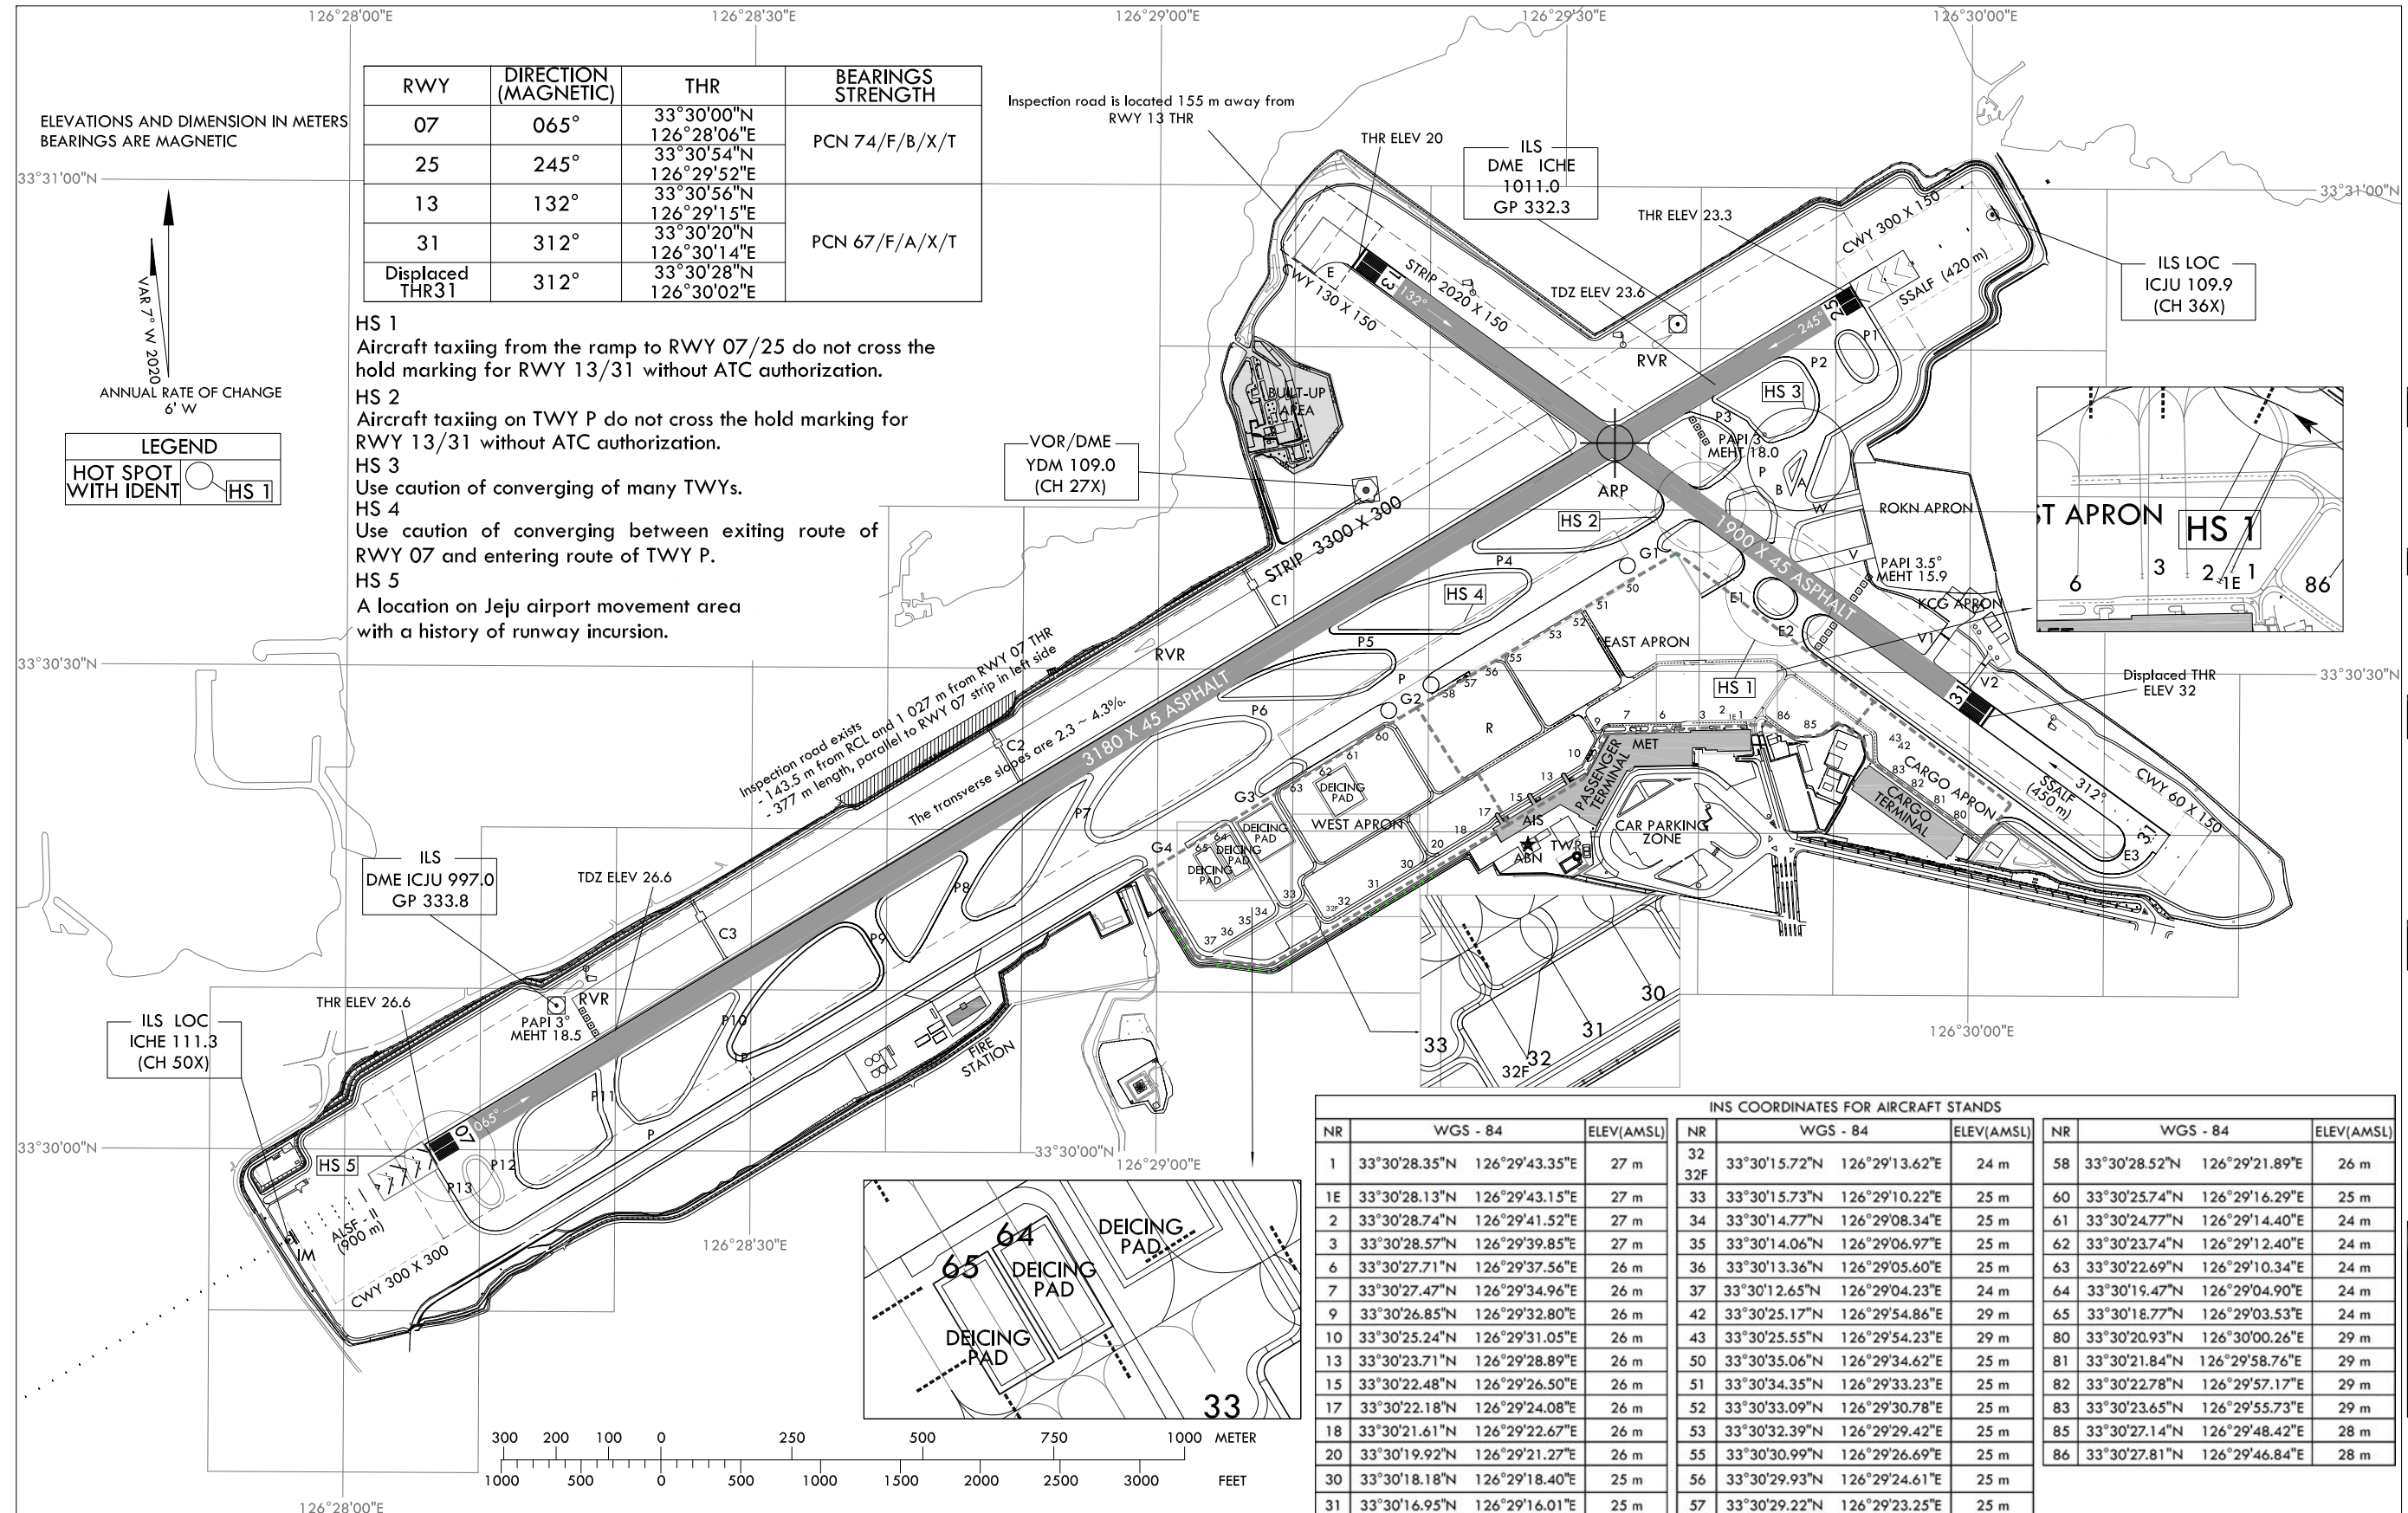

AERODROME
CHART - ICAO

33°30'44"N
126°29'34"E

ELEV 36 m

TWR 118.2 236.6
GND 121.65

JEJU / Jeju Intl

Change : Establishment of apron TWY R and intermediate holding position markings.

LIGHTING AND
MARKING CHART

JEJU / Jeju Intl

LIGHTING AND MARKING AIDS RWY 07/25 AND EXIT TWY

LIGHTING AND MARKING AIDS RWY 13/31 AND EXIT TWY