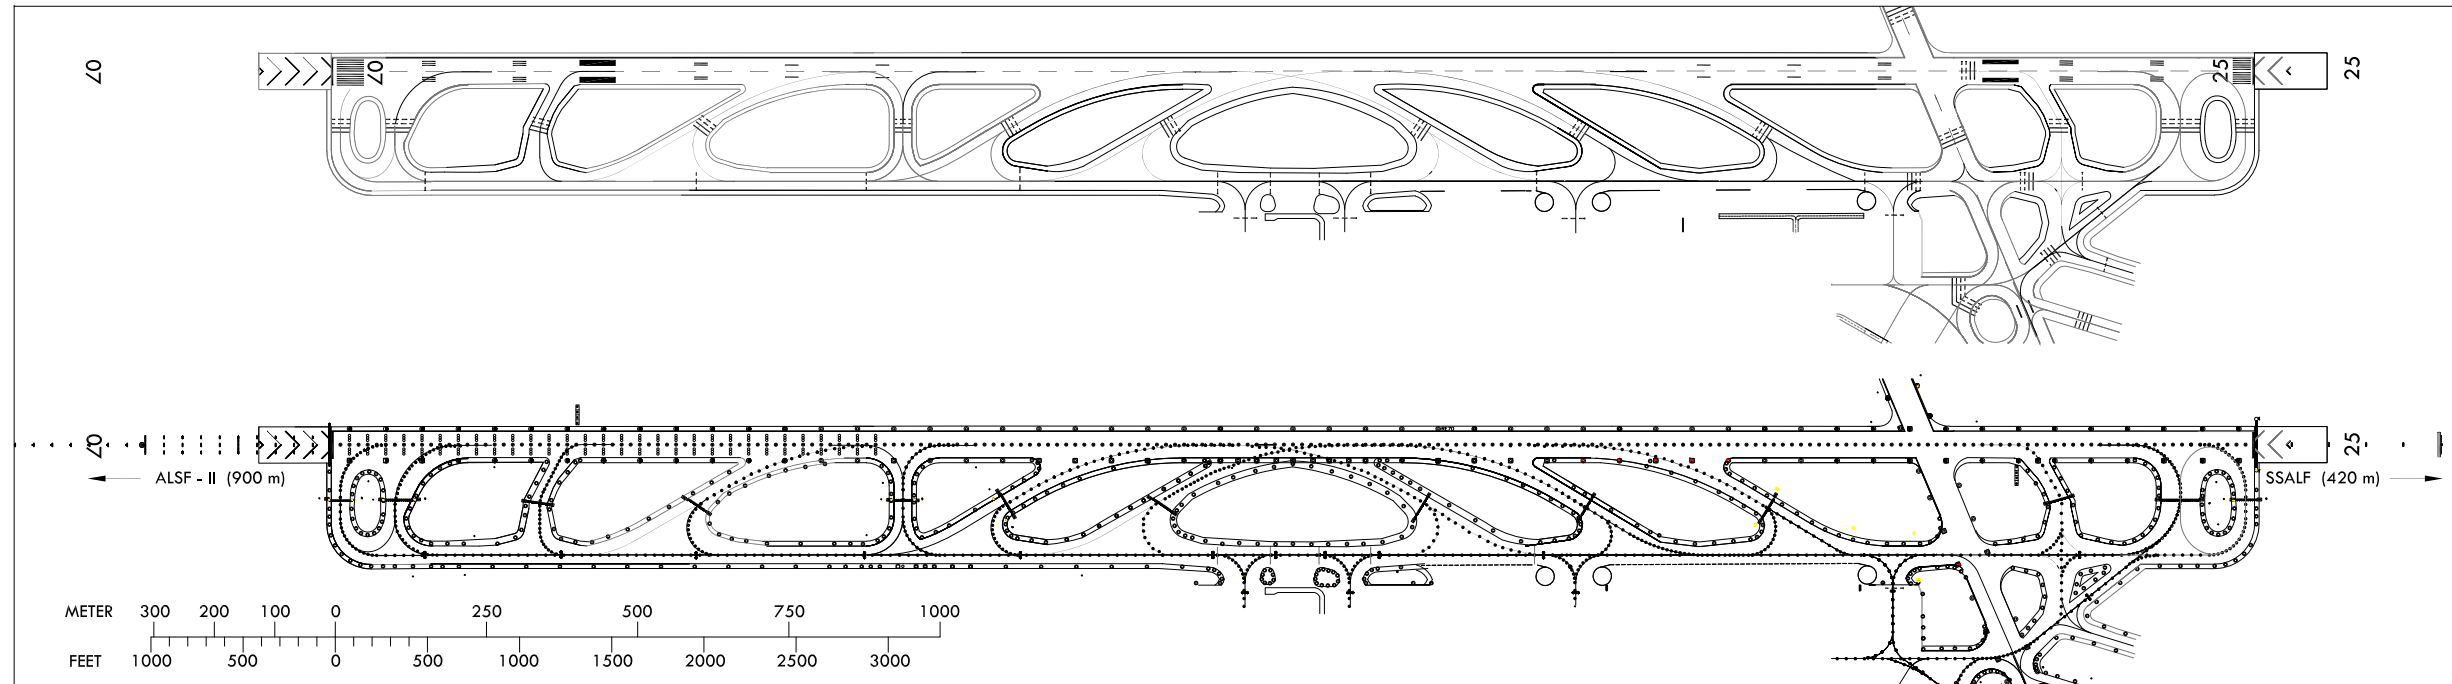

AERODROME
CHART - ICAO

33°30'44"N
126°29'34"E

ELEV 36 m

TWR 118.2 236.6
GND 121.65

JEJU / Jeju Intl

Change : Establishment of apron TWY R and intermediate holding position markings.

LIGHTING AND
MARKING CHART

JEJU / Jeju Intl

LIGHTING AND MARKING AIDS RWY 07/25 AND EXIT TWY

LIGHTING AND MARKING AIDS RWY 13/31 AND EXIT TWY